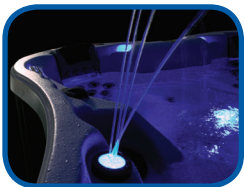

The BAY COLLECTION
AMORE BAY

D1 Hub

Jet Therapy Pillow

Liquid FX

UltraPURE Plus

Massage Sequencer

BioForm Seating

Specifications

Dimensions: 108" x 92" x 40"
 Seating: 7 - 8
 Jets 62
 Jet Therapy Pillows 2
 Dry 1011 lbs
 Wet 4467 lbs
 240V 40/30A
 Full-Foam Insulation
 UltraPURE Plus
 Integrated Bluetooth Stereo (optional)
 Liquid FX

Features

Pumps

Persons

Jets

Jet Therapy Pillows

BioForm Seating

UltraPURE Plus

D1-Hub