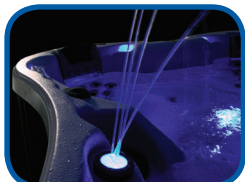

BAY COLLECTION
LOTUS BAY

D1 Hub

Jet Therapy Pillow

Liquid FX

UltraPURE Plus

Massage Sequencer

Echo Jet Switch

Specifications

UltraPURE Plus

Liquid FX

Integrated Bluetooth Stereo (optional)

Features

Jets

Persons

Pumps

Jet Therapy Pillows